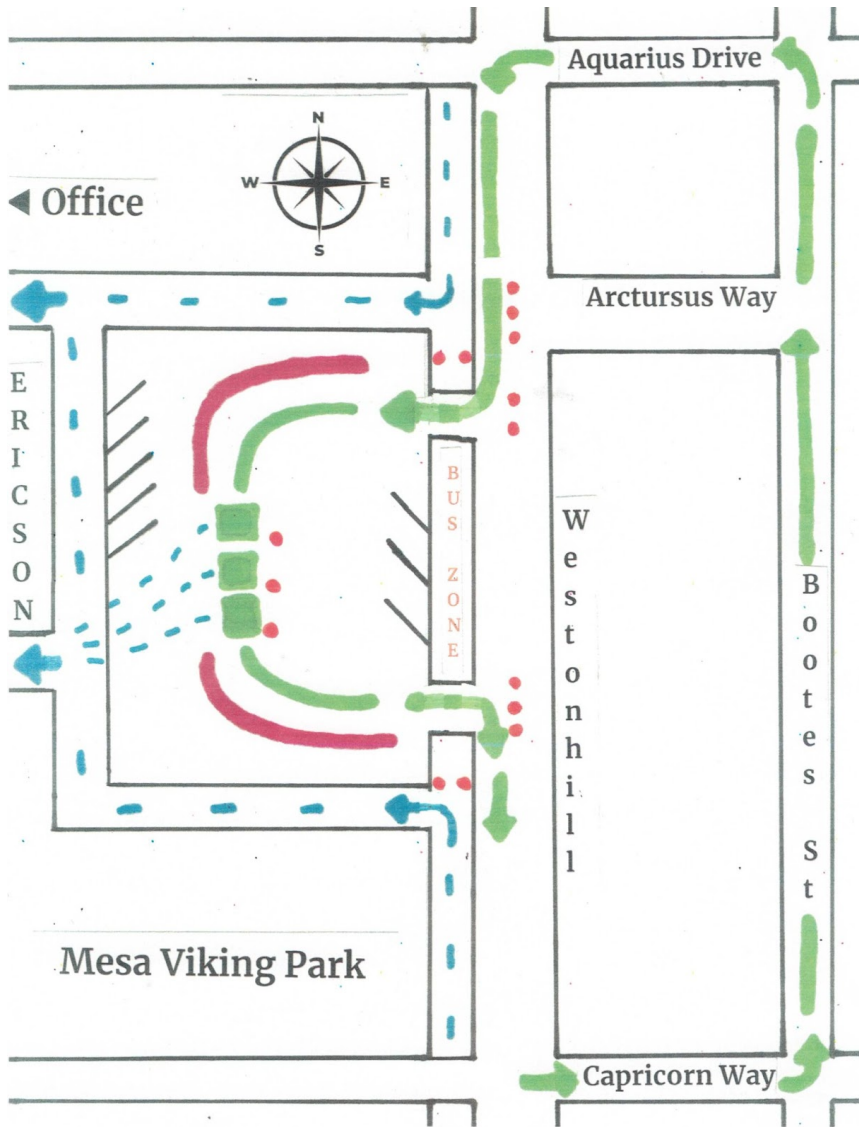

# Ericson Elementary Drop Off 2022-2023

Sponsored by Ericson PTA, SGT, Teachers, and Staff

We are excited to bring back the Viking Student Drop Off in the mornings from 7:25 am to 7:40 am this school year! Please help us keep students and families safe by following all traffic rules and guidance from our volunteers and staff.

## Driving Instructions

- Right turn only into the entrance of the Staff Parking lot. Must be heading South on Westonhill Dr to enter.
- Students can only be let out of the vehicle at a designated drop off cone.
- For student safety, please no passing.
- Exit right onto Westonhill Dr.

## Drop off Guidelines

- Driver must stay in the vehicle at all times.
- Children must exit the passenger side of the vehicle.
- A Viking Squad member will open the car door and assist students out of cars.